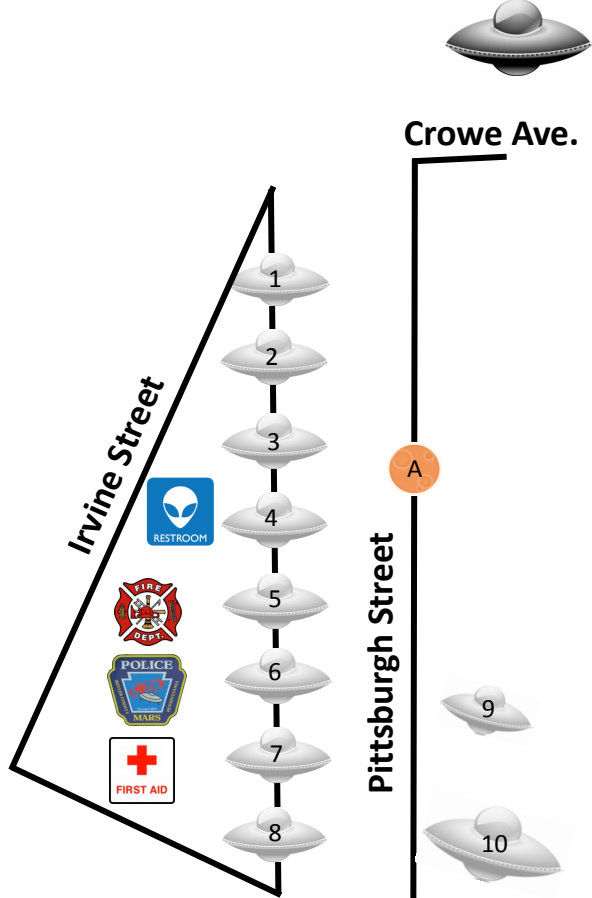

Concession & Merchandise*

- A. Mars Brew House
- B. Mama's Place
- C. China House
- D. After Hours Tattoo Studio
- E. Rite-Aid
- F. H & H Root Beer & Kettle Corn
- G. J Took Concession
- H. Fairground Market
- I. D's Apple Dumplings
- J. Grandma Cyl's Homemade Pierogi
- K. The Flame BBQ
- L. 7-11 - Mars
- M. Mars Women's Club
- N. Breakneck Tavern
- O. KZB Sweet Treats
- P. Absolute Block Ice
- Q. Cotton Candy and Kettle Corn
- R. Shop -n- Save
- S. Mars New Year Merchandise
- T. Mars Globes
- U. Posti's Pizza

*Subject to change. Check website for current information.

Shuttle Stops

Special Events

Restrooms

Command Center– Police, Fire and EMS

Posti's Pizza   Mars Travel Services   Shop - n- Save   Mars Businesses

Woodland Valley Church

★ MEET THE MARS CHALLENGE (Inside Church)

Kid Zone

26, 27, 28, 25, 24

Clark Avenue

MARS HISTORICAL SOCIETY Train Rides 11/12

★ MAIN STAGE